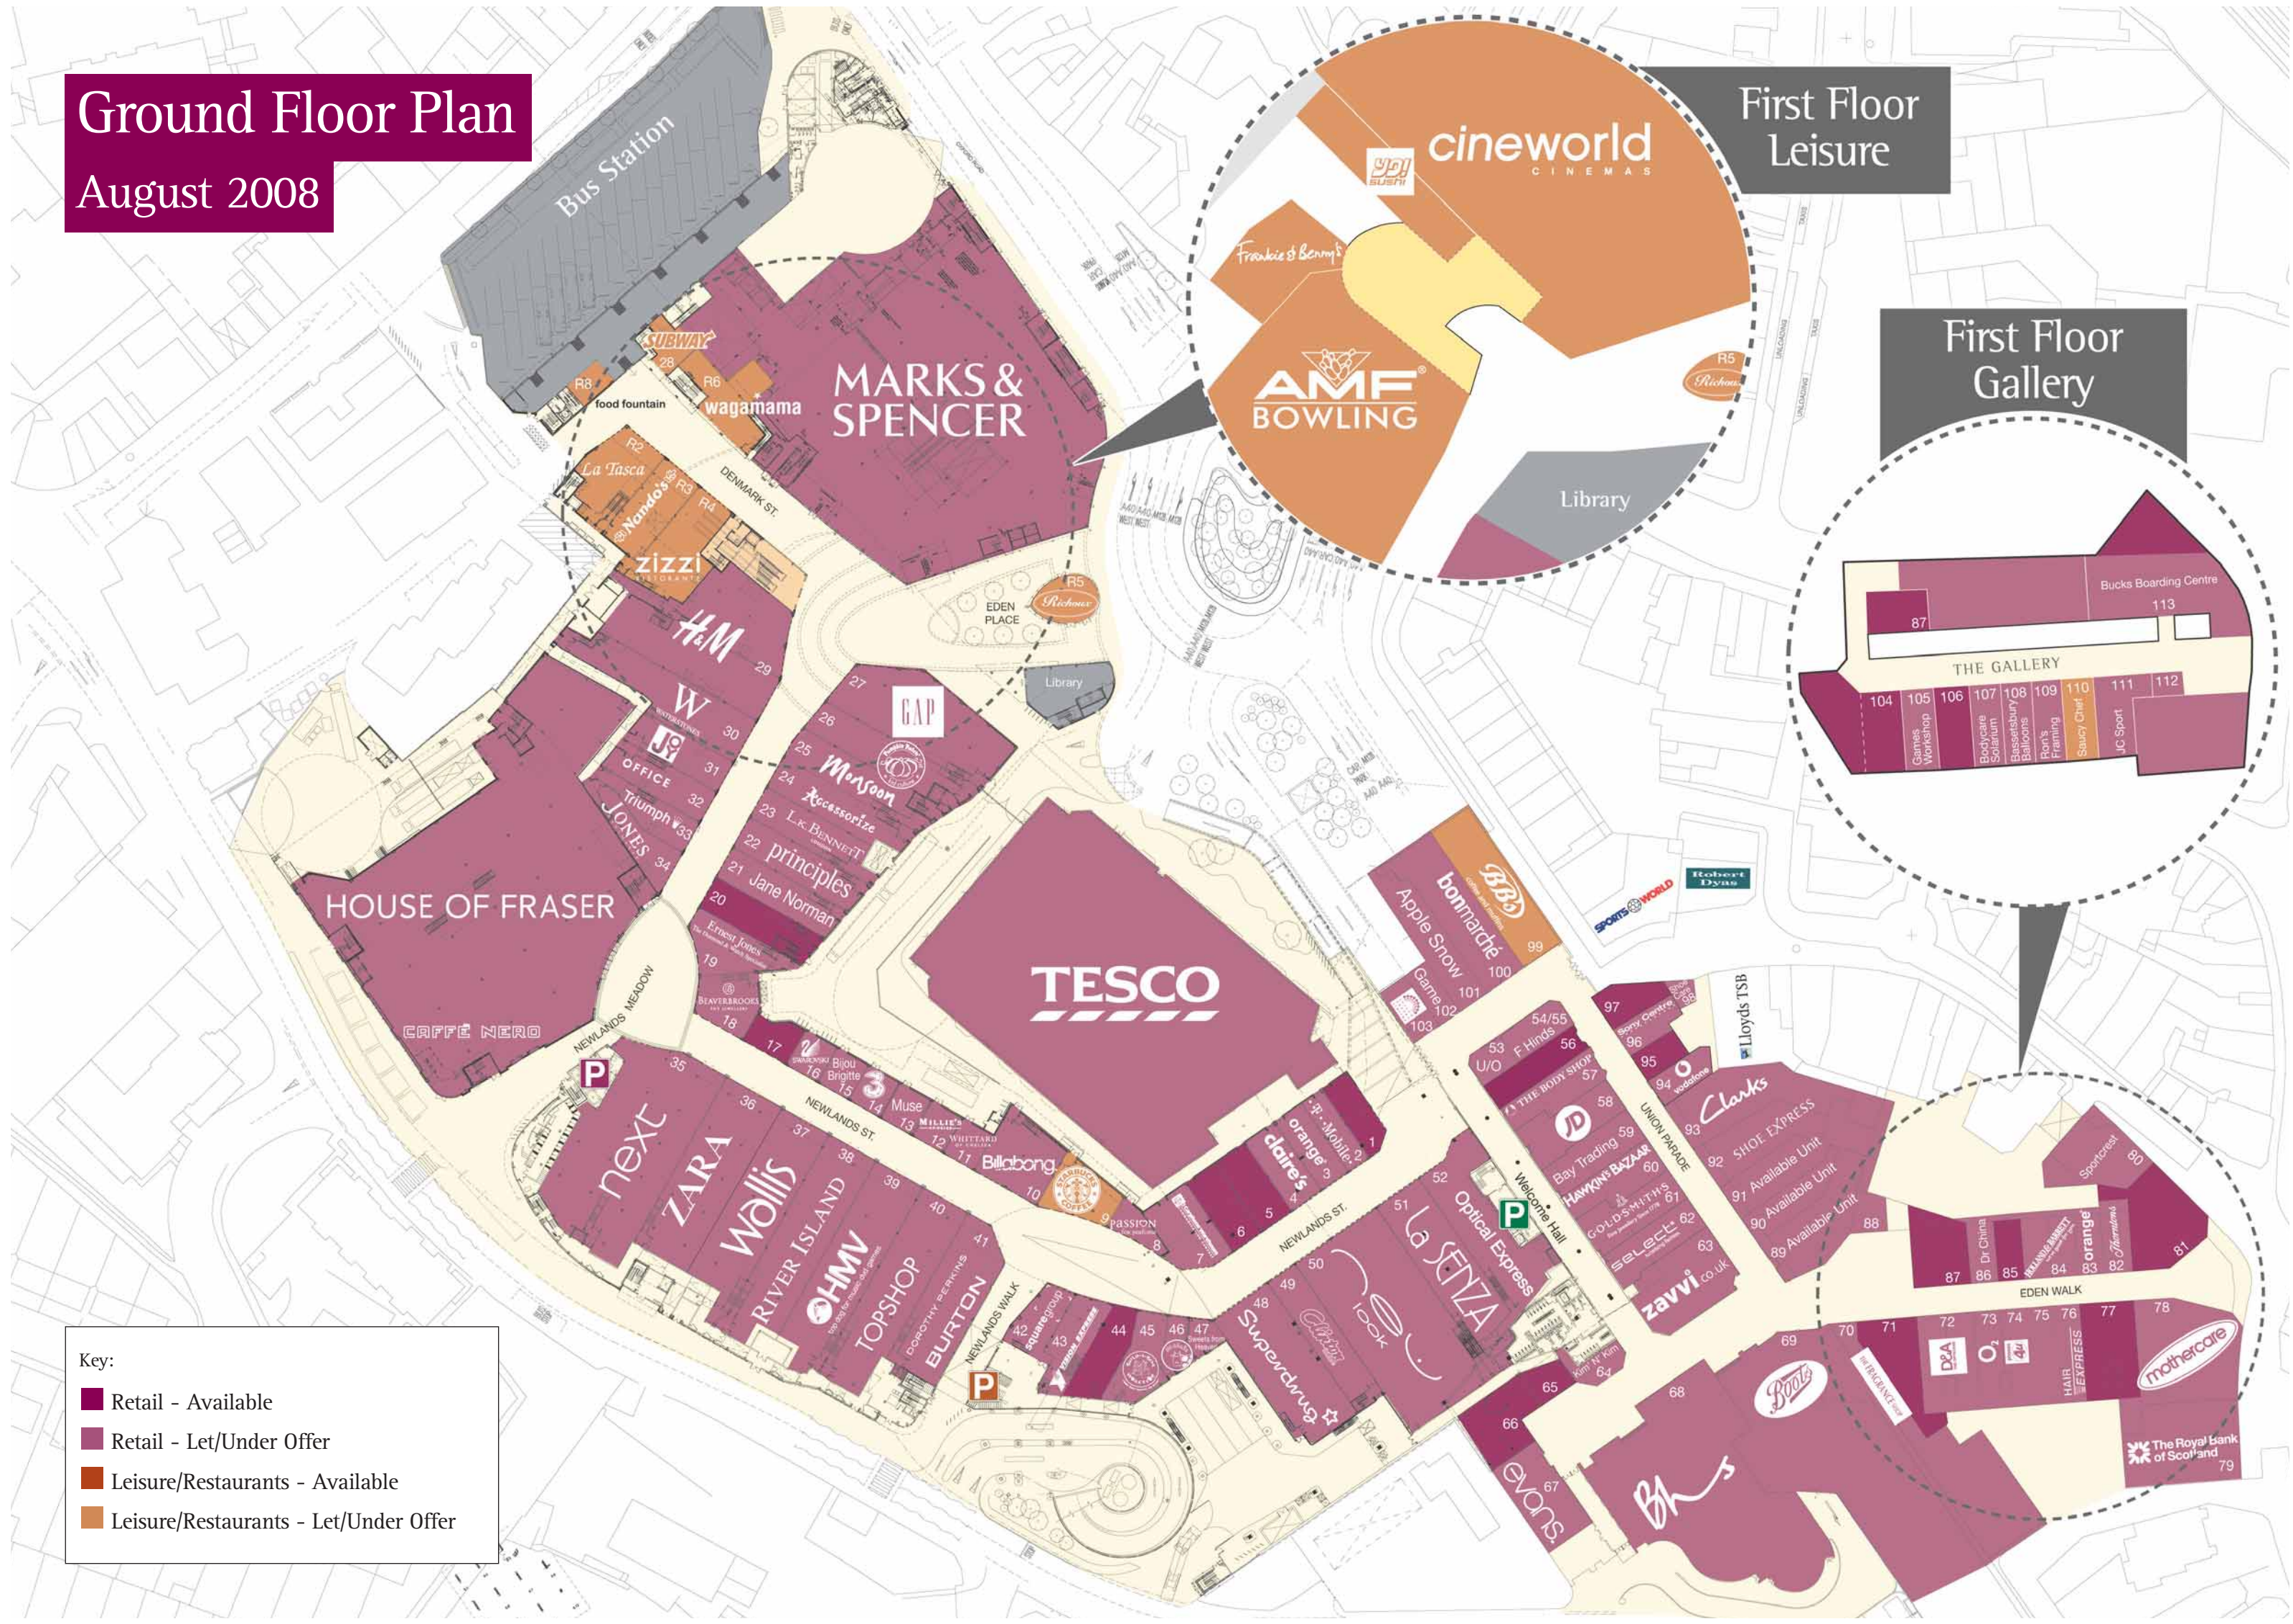

Ground Floor Plan

August 2008

First Floor Leisure

First Floor Gallery

Key:

- Retail - Available
- Retail - Let/Under Offer
- Leisure/Restaurants - Available
- Leisure/Restaurants - Let/Under Offer

THE GALLERY

104	105	106	107	108	109	110	111	112
Games Workshop	Bodycare Solarium	Bassettbury Balloons	Pon's Framing	Saucy Chef	JC Sport			

Bucks Boarding Centre
87 113