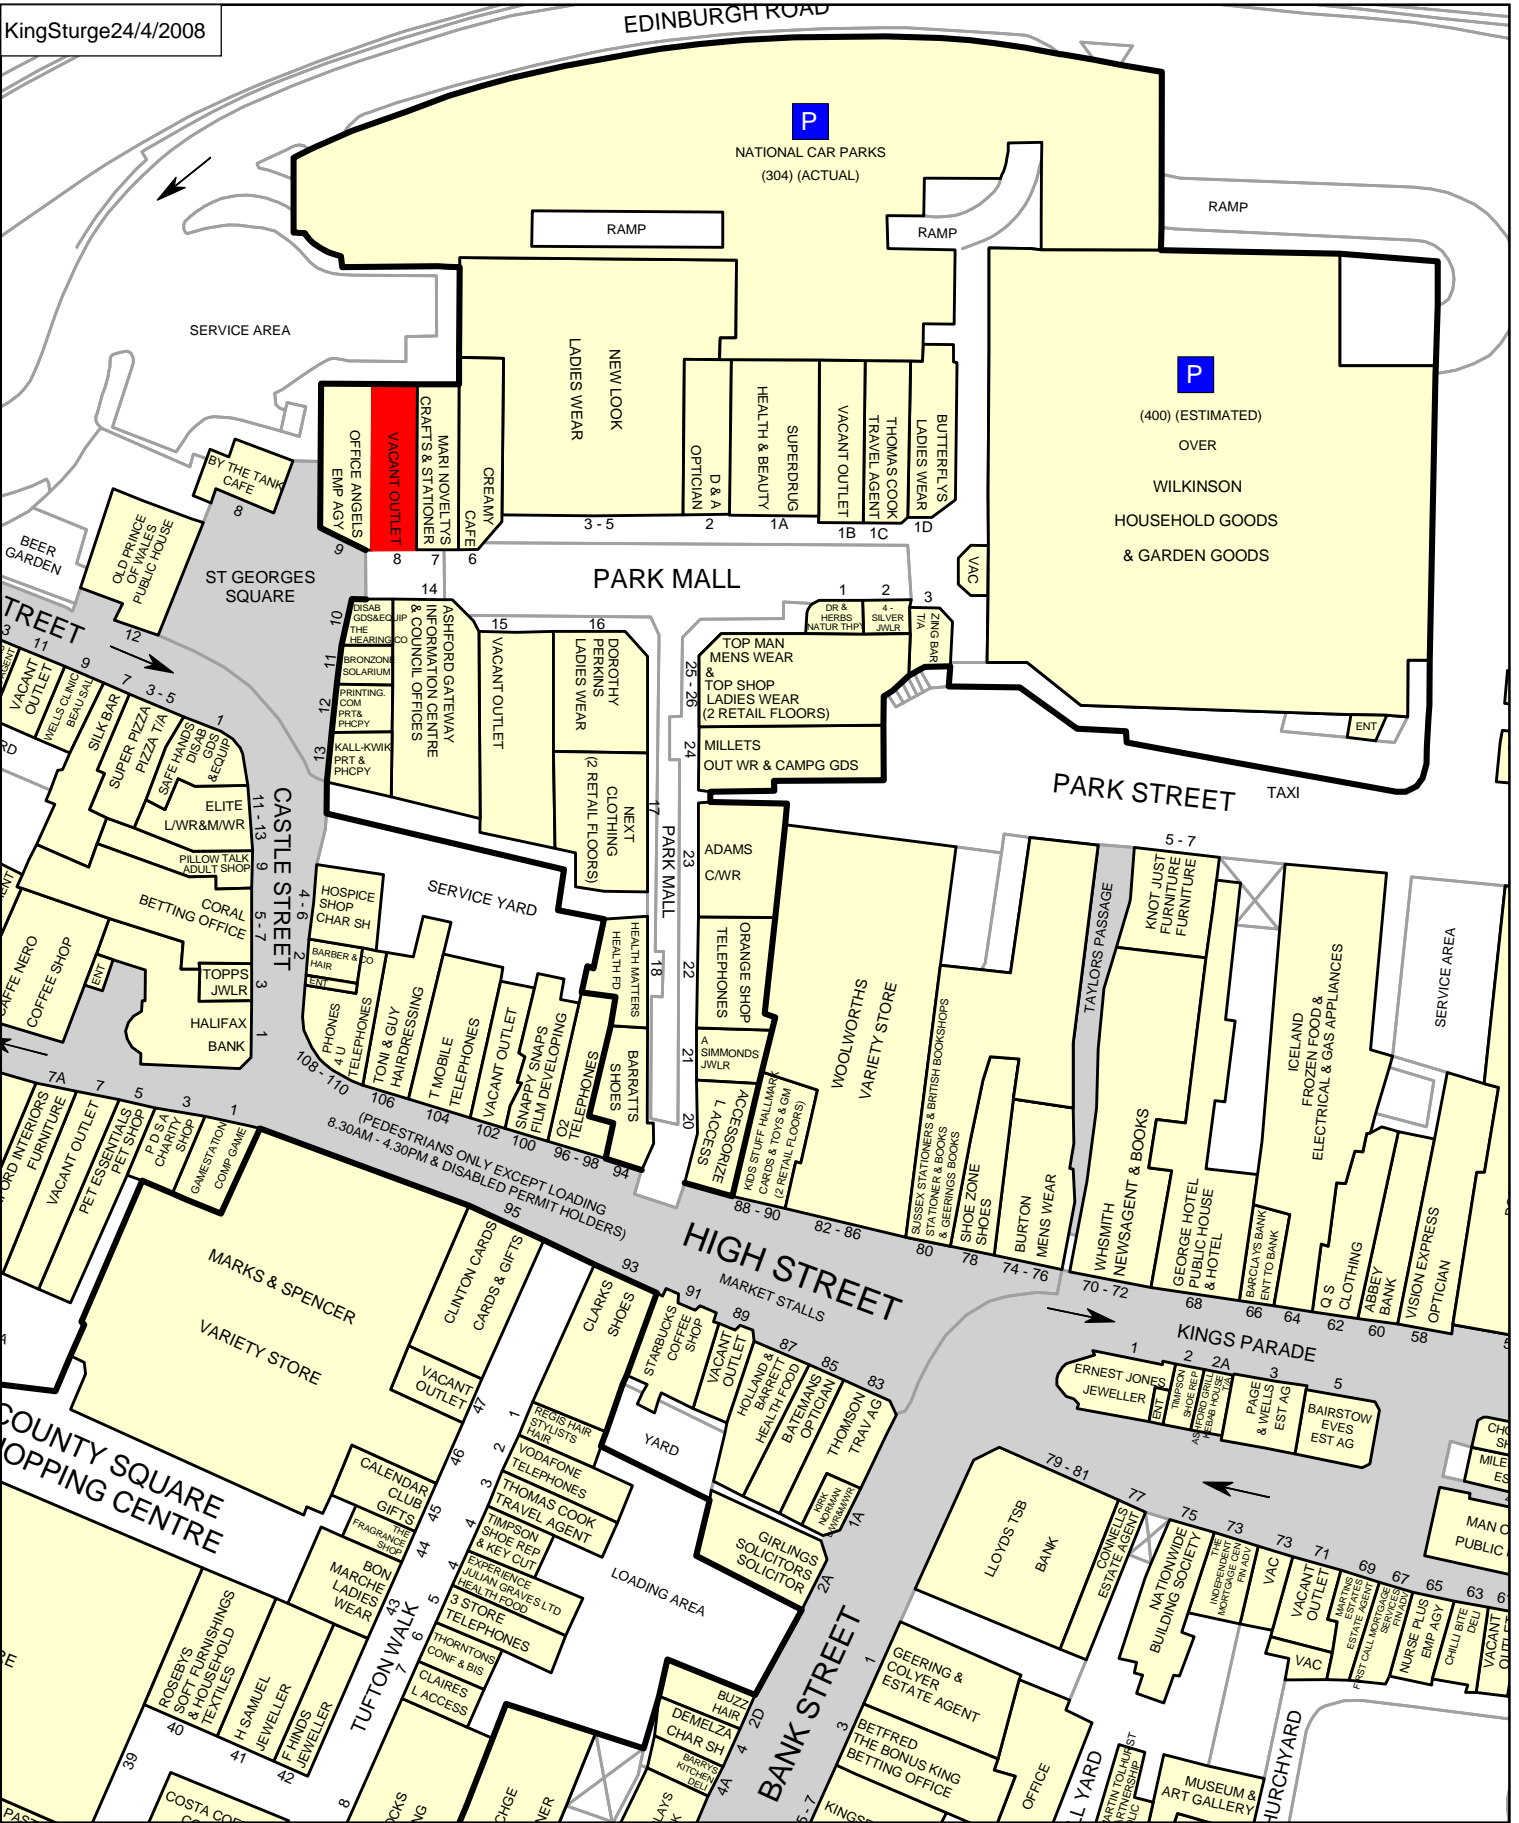

KingSturge24/4/2008

50 metres

**goad** For more information on our products and services:  
www.goadplans.co.uk  
0845 6016011  
goad.sales@uk.experian.com

**COPYRIGHT AND CONFIDENTIALITY NOTICE**  
2007 Experian Ltd All Rights Reserved  
This product includes mapping data licensed from Ordnance Survey © Crown Copyright 2007. Licence number PU 100017316.  
Mapping sourced from Ordnance Survey  
For full terms & copyright conditions visit www.goadplans.co.uk

# King Sturge