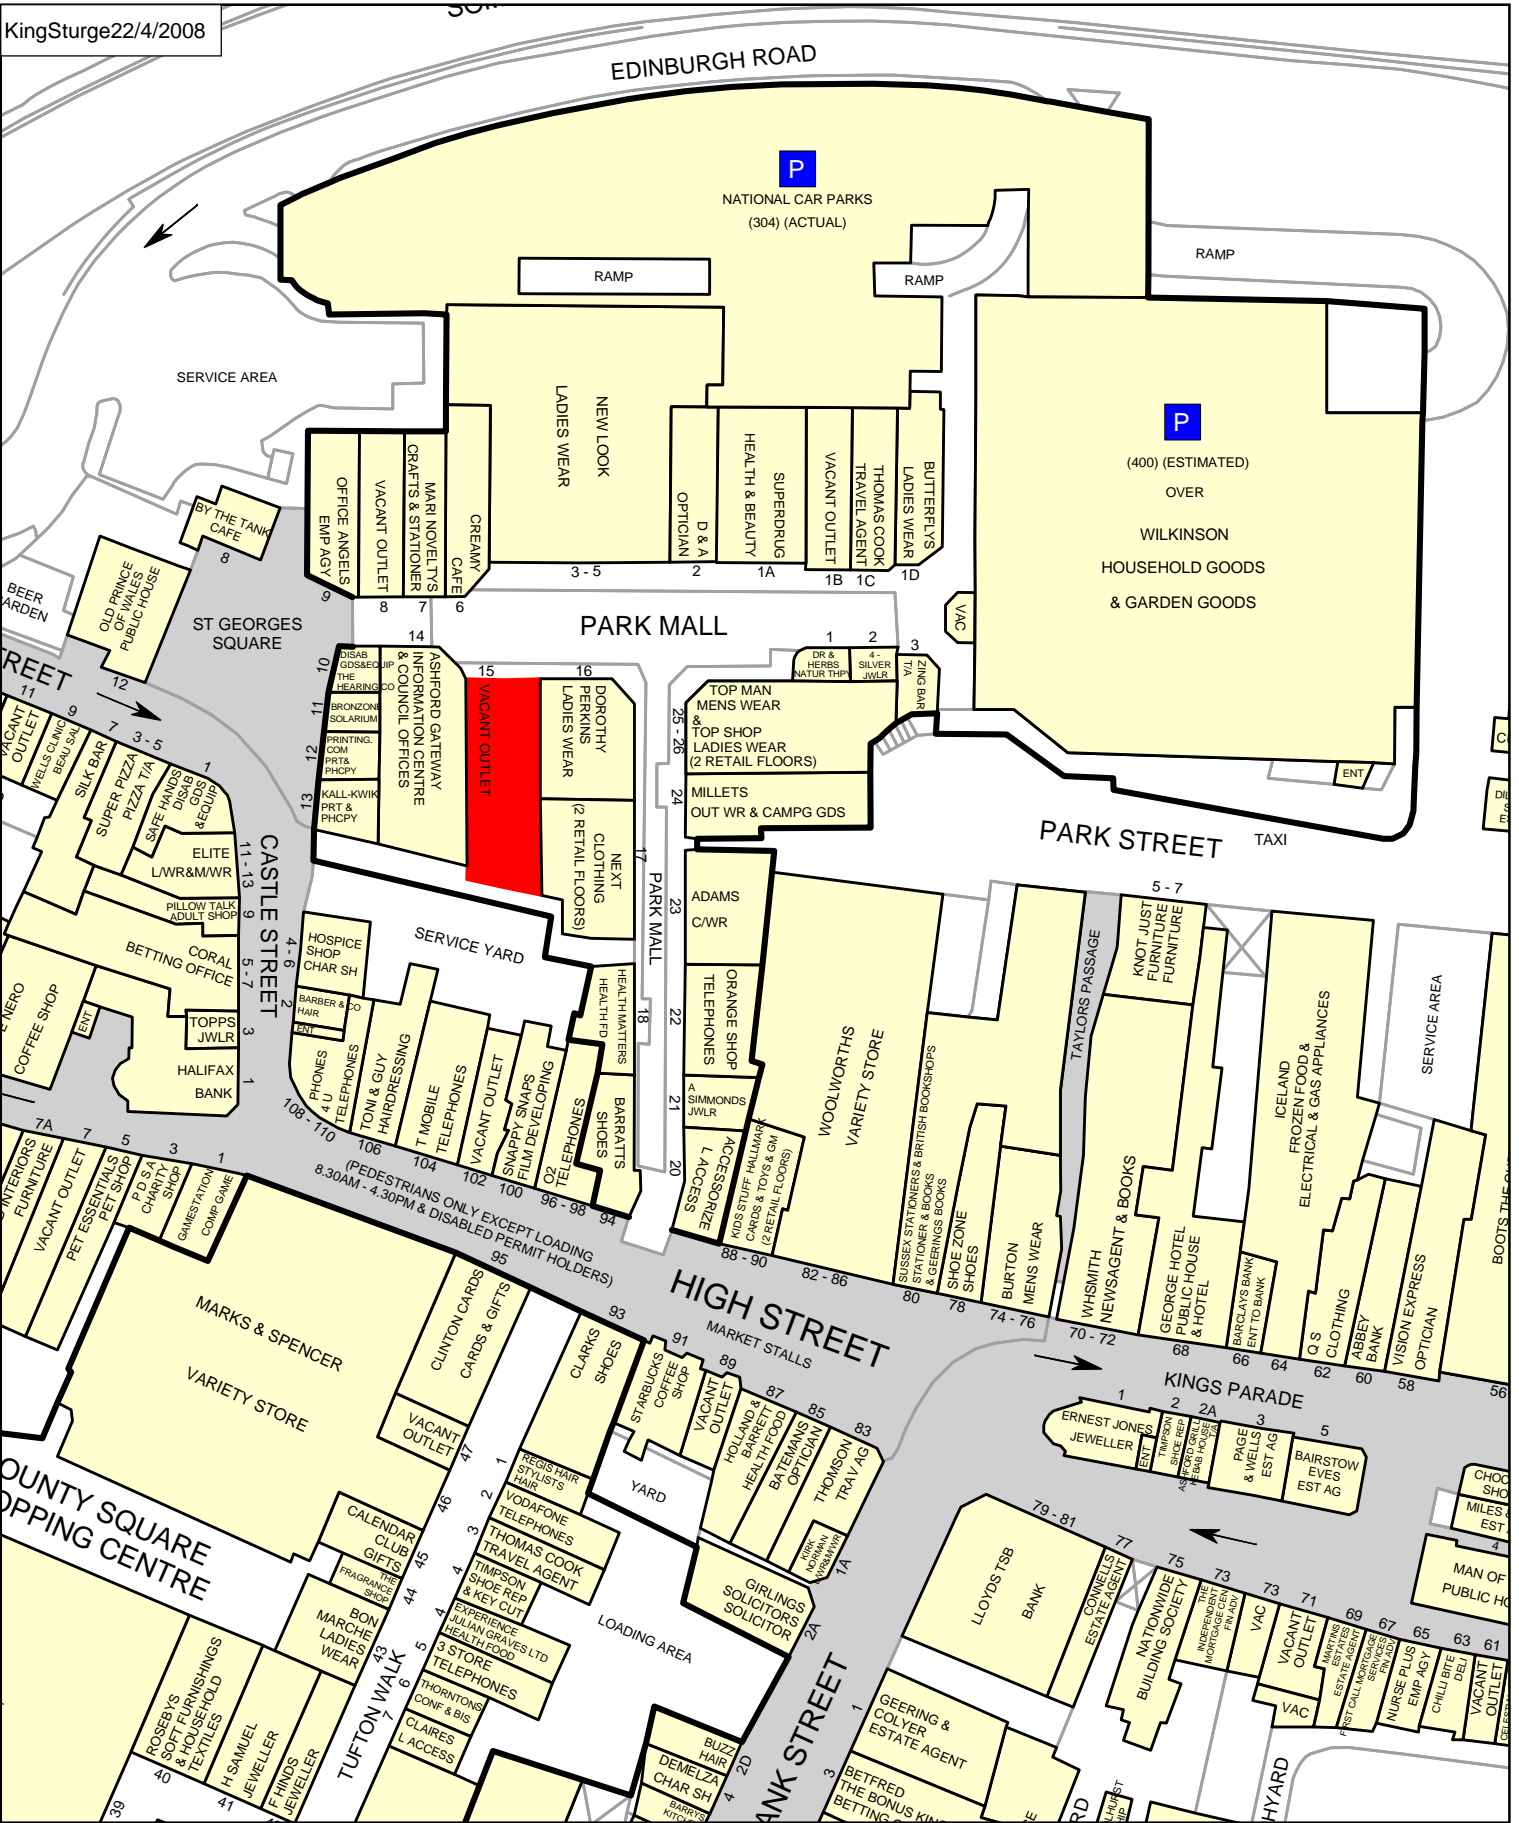

KingSturge22/4/2008

50 metres

For more information on our products and services:
www.goadplans.co.uk
 0845 6016011
goad.sales@uk.experian.com

COPYRIGHT AND CONFIDENTIALITY NOTICE
 2007 Experian Ltd All Rights Reserved

This product includes mapping data licensed from Ordnance Survey® © Crown Copyright 2007. Licence number PU 100017316.

Mapping sourced from Ordnance Survey

For full terms & copyright conditions visit www.goadplans.co.uk